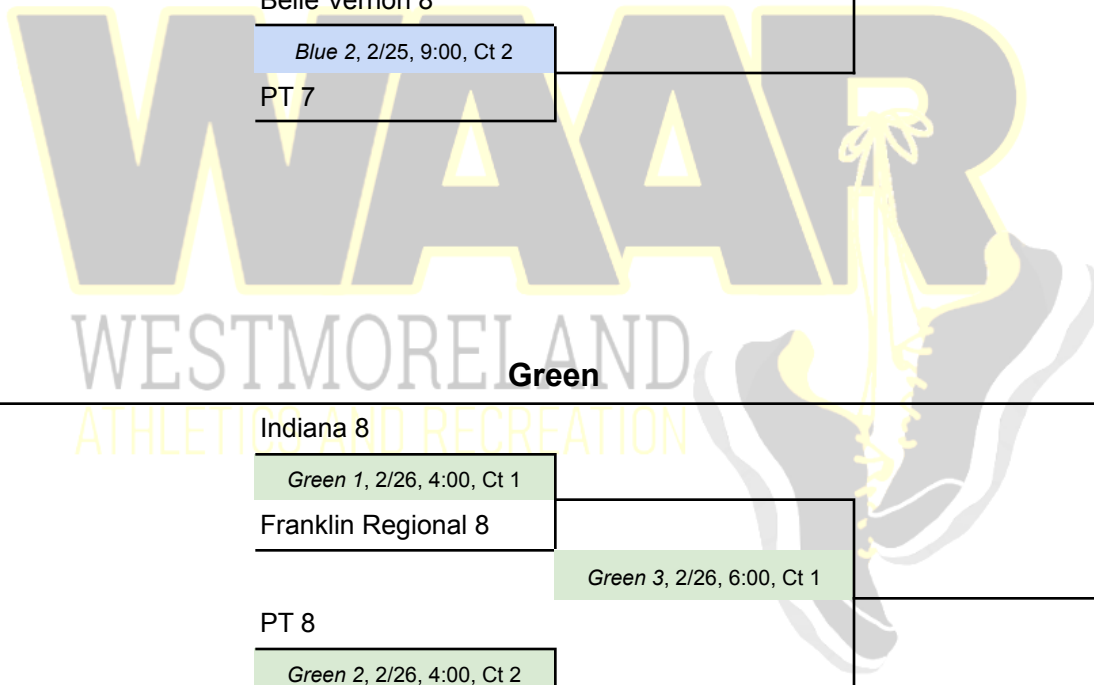

FINAL FIGHT BRACKETS

Blue

Hempfield 8

Blue 1, 2/25, 9:00, Ct 1

GCC 7

Blue 3, 2/25, 11:00, Ct 1

Belle Vernon 8

Blue 2, 2/25, 9:00, Ct 2

PT 7

Green

Indiana 8

Green 1, 2/26, 4:00, Ct 1

Franklin Regional 8

Green 3, 2/26, 6:00, Ct 1

PT 8

Green 2, 2/26, 4:00, Ct 2

GCC 8